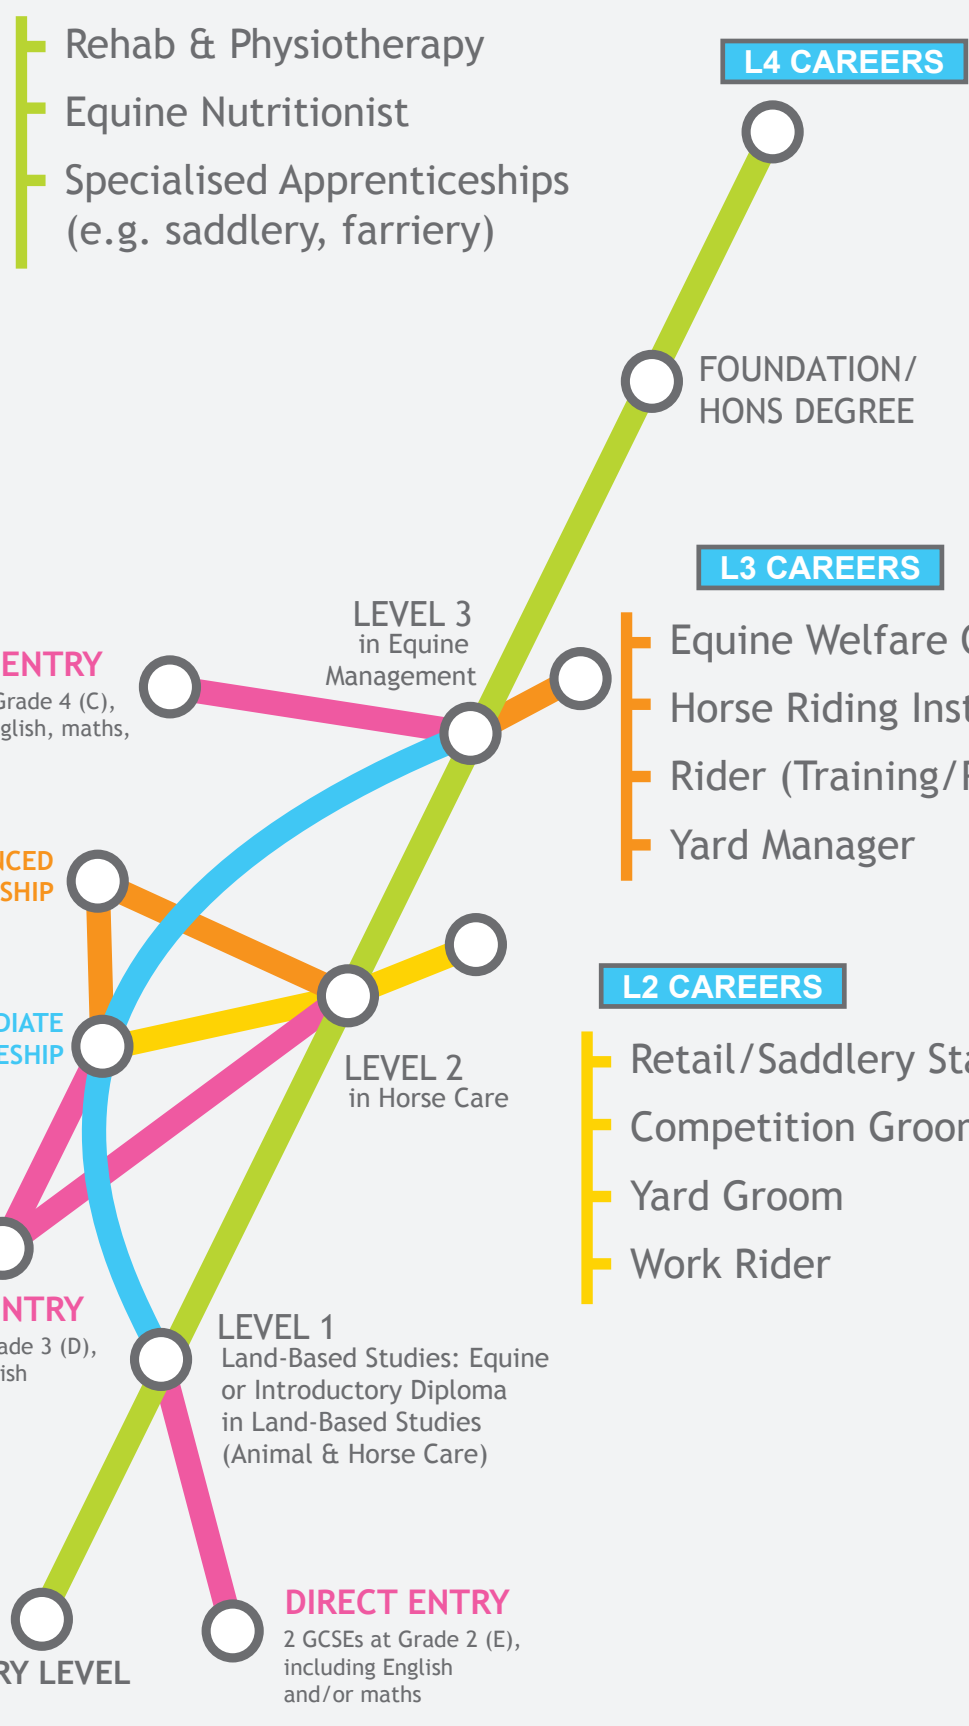

YOUR TICKET TO AN EQUINE CAREER

YARD GROOM
 5-7 DAYS/WEEK £12,000 - £20,000 PER YEAR
 LOCAL COMPANY, LIVE ON-SITE.
 SUFFOLK NEW COLLEGE

COMPETITION GROOM
 HOURS VARY £15,000 - £20,000+ PA
 LOCAL OR NATIONAL COMPANY, OR SELF-EMPLOYED.
 SUFFOLK NEW COLLEGE

WORK RIDER
 HOURS VARY £16,000 - £25,000+ PA
 LOCAL COMPANY OR SELF-EMPLOYED.
 SUFFOLK NEW COLLEGE

HORSE RIDING INSTRUCTOR
 5-6 DAYS /WEEK £15,000 - £20,000+ PA
 LOCAL COMPANY, OR SELF-EMPLOYED.
 SUFFOLK NEW COLLEGE

RIDER (TRAINING/REHAB)
 HOURS VARY £12,000 - £50,000+ PA
 LOCAL COMPANY, OR SELF-EMPLOYED.
 SUFFOLK NEW COLLEGE

EQUINE WELFARE OFFICER
 HOURS VARY £23,000 - £38,000+ PA
 NATIONAL COMPANY.
 SUFFOLK NEW COLLEGE