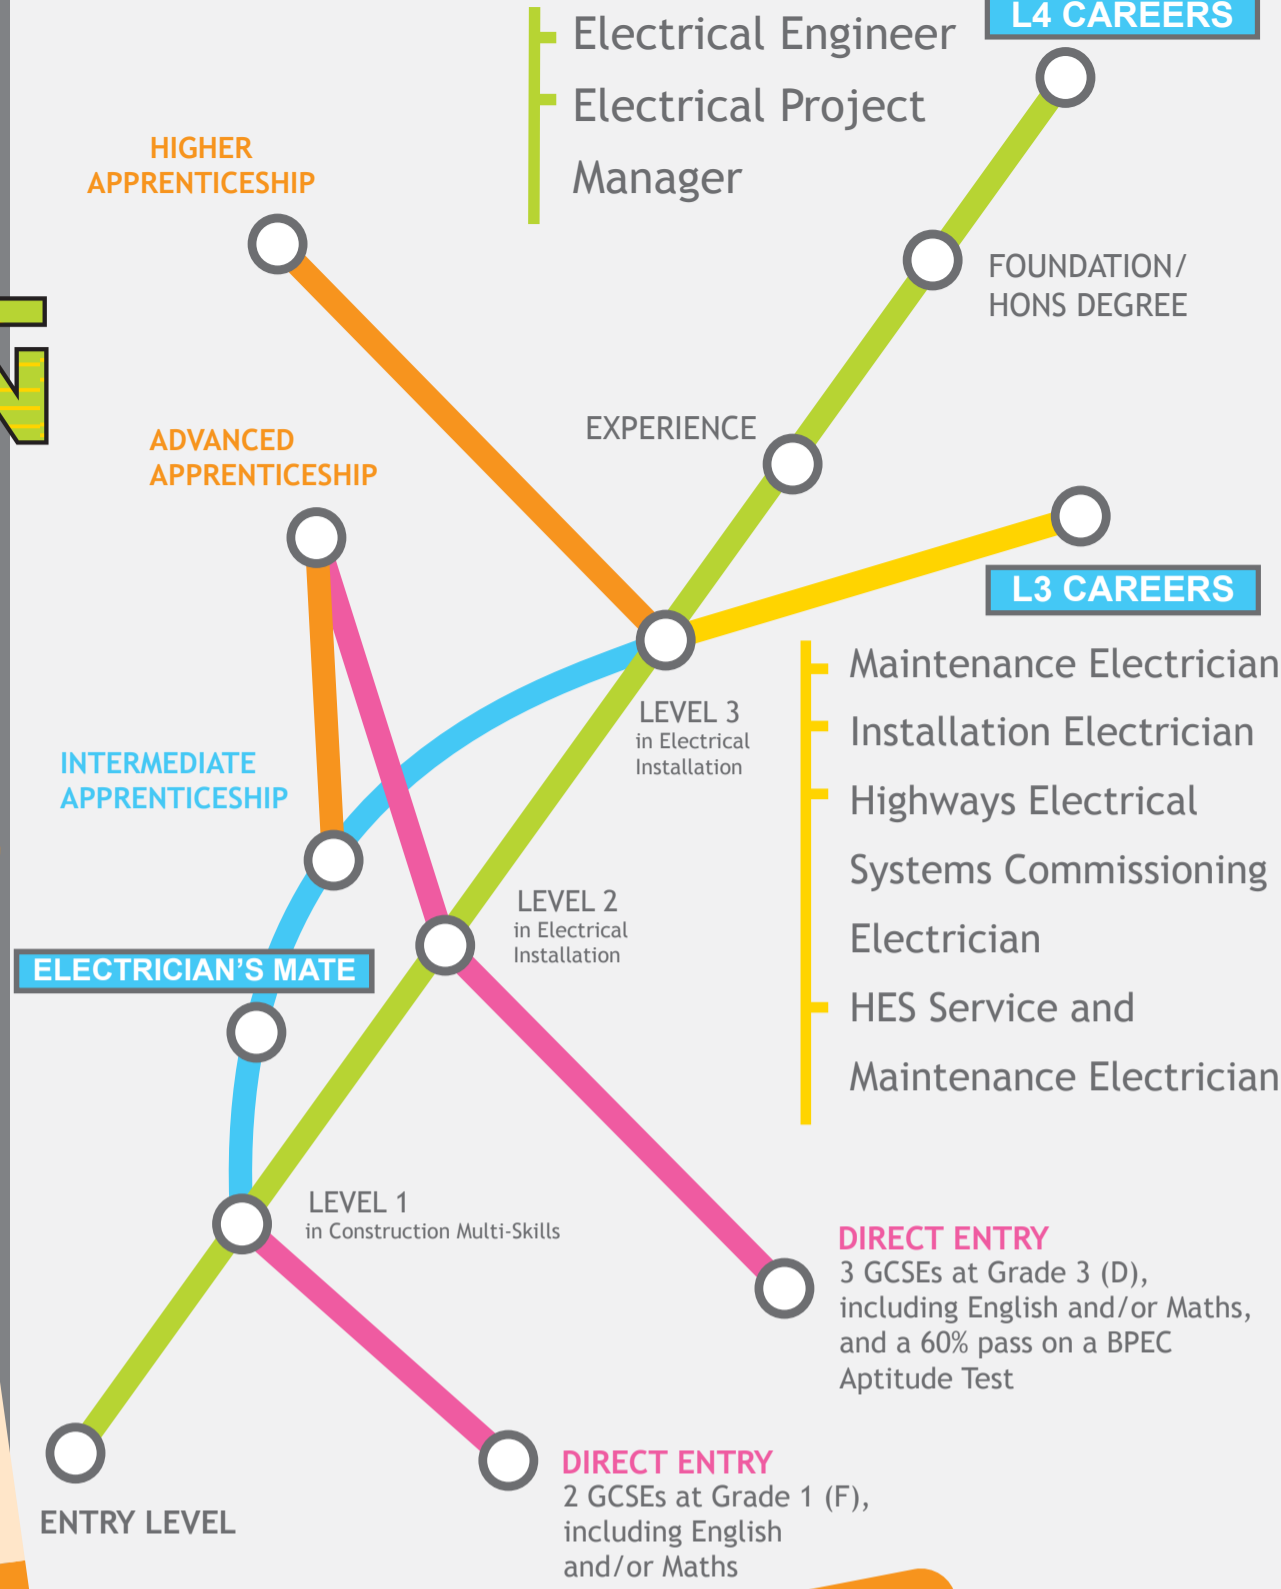

YOUR TICKET TO AN ELECTRICAL INSTALLATION CAREER

ELECTRICIAN'S MATE
40 HOURS PER WEEK   £15,000 - £20,000
LOCAL, NATIONAL, OR INTERNATIONAL COMPANY
SUFFOLK NEW COLLEGE

MAINTENANCE ELECTRICIAN
40 HOURS PER WEEK   £22,000 - £33,000
LOCAL, NATIONAL, OR INTERNATIONAL COMPANY
SUFFOLK NEW COLLEGE

INSTALLATION ELECTRICIAN
40 HOURS PER WEEK   £25,000 - £50,000
LOCAL, NATIONAL, OR INTERNATIONAL COMPANY
SUFFOLK NEW COLLEGE

HES COMMISSIONING ELECTRICIAN
40 HOURS PER WEEK   £25,000 - £40,000+
LOCAL, NATIONAL, OR INTERNATIONAL COMPANY
SUFFOLK NEW COLLEGE

HES SERVICE AND MAINTENANCE ELECTRICIAN
40 HOURS PER WEEK   £25,000 - £35,000
LOCAL, NATIONAL, OR INTERNATIONAL COMPANY
SUFFOLK NEW COLLEGE

ELECTRICAL ENGINEER
40 HOURS PER WEEK   £25,000 - £51,000
LOCAL, NATIONAL, OR INTERNATIONAL COMPANY
SUFFOLK NEW COLLEGE

ELECTRICAL PROJECT MANAGER
HOURS VARY   UP TO £70,000 PER YEAR
LOCAL, NATIONAL, OR INTERNATIONAL COMPANY
SUFFOLK NEW COLLEGE