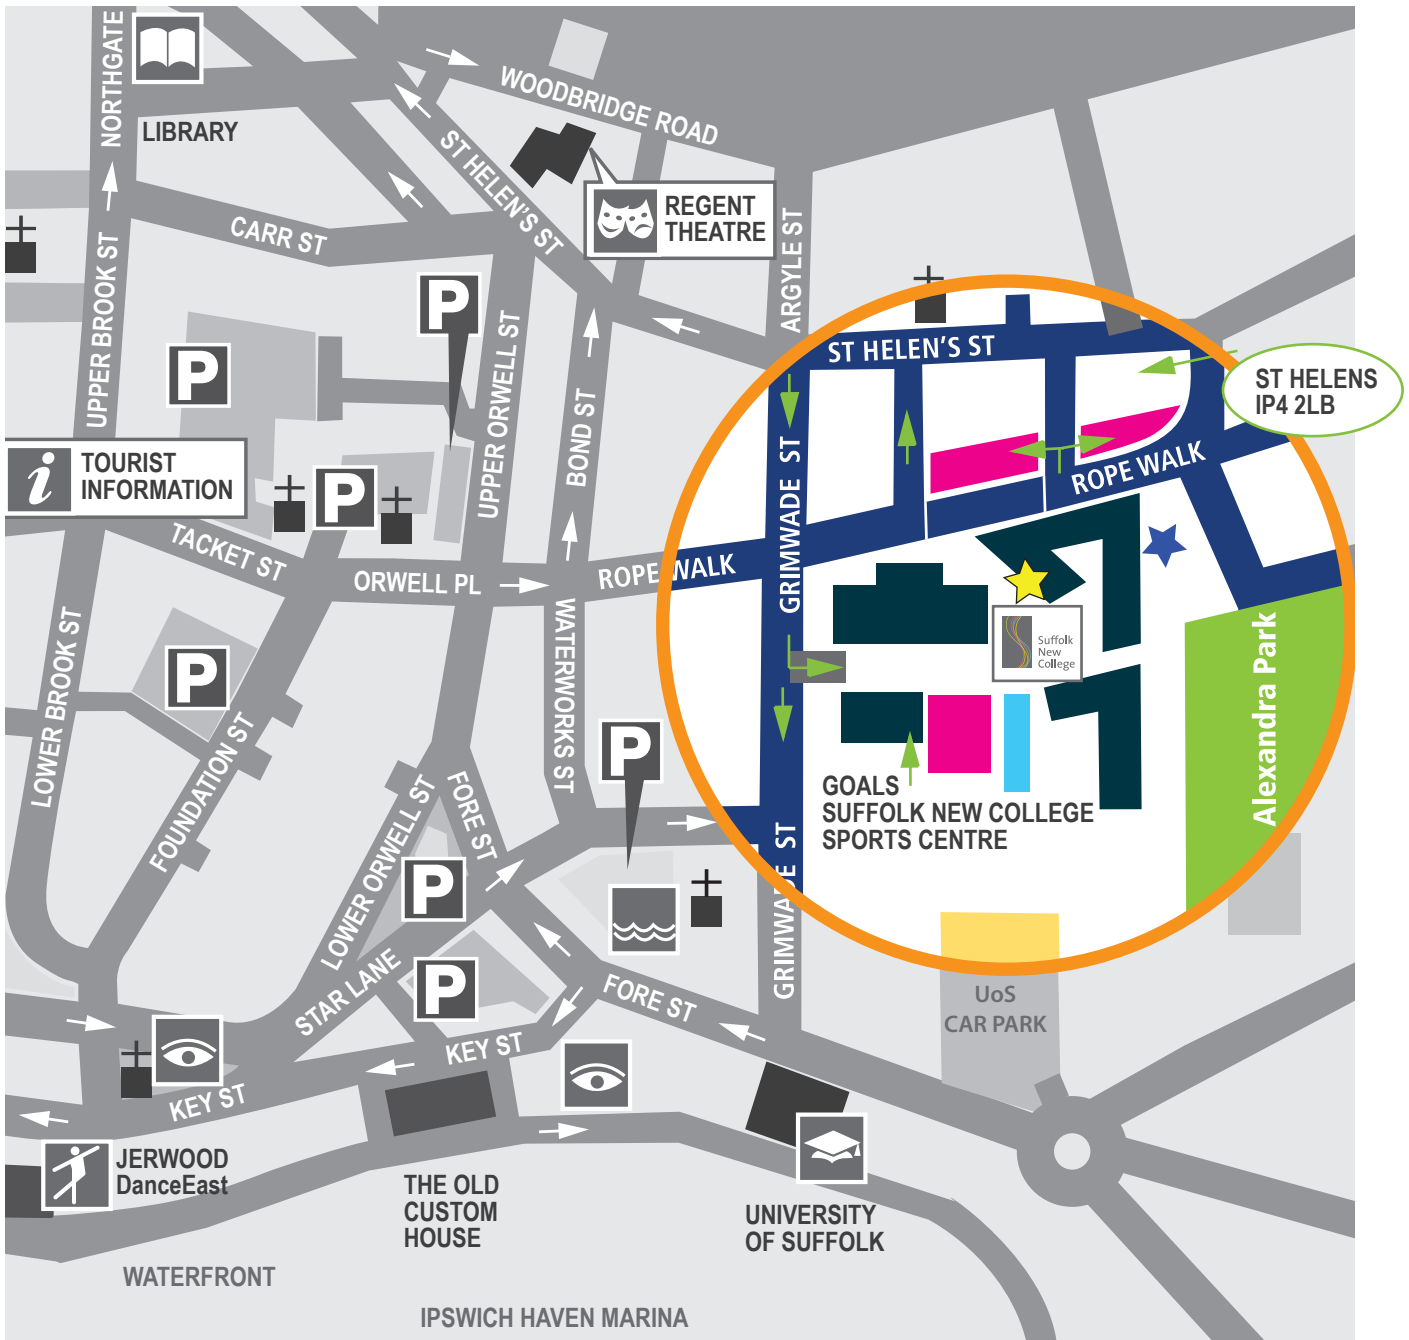

# Suffolk New College Car Parking

Suffolk  
New  
College

 Main entrance to Suffolk New College

 Facilities entrance to Suffolk New College  
Postcode for Sat Nav IP4 1NT

 Suffolk New College car parking  
For reserved parking - postcode for Sat Nav IP4 1LP  
For Rope Walk car parks - postcode for Sat Nav IP4 2LB

 Disabled badge holders parking