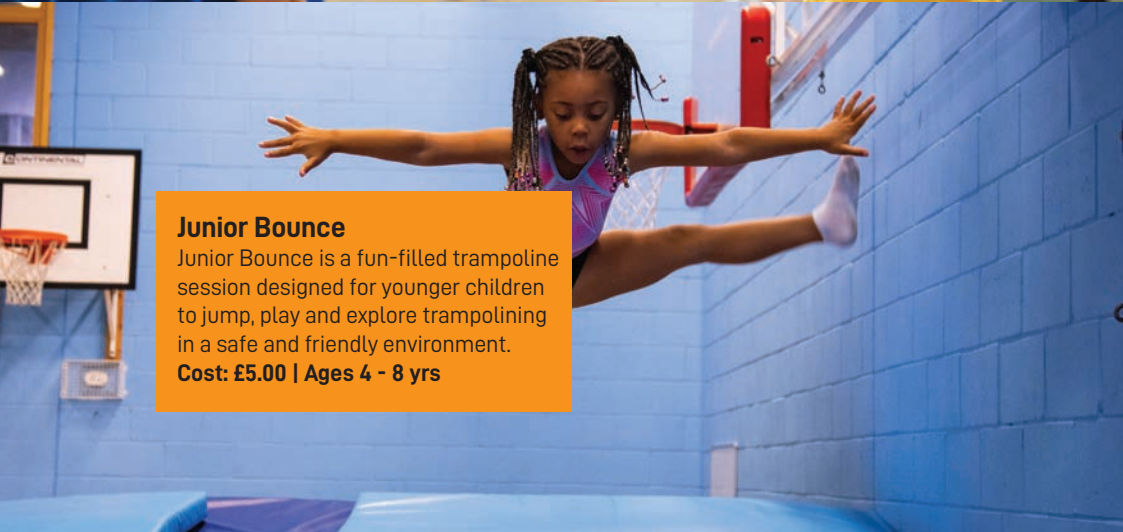

Cost: £5.00 | Ages 5 - 10 yrs

Archery, Curling and Mini games

Activities for fun, come and try archery, curling and mini games in the sports hall, under the supervision of sports centre staff

Cost: £4.50 | Ages 5 - 8 yr

Multi-sports Mania

Indoor Football, Curling, Soft Tennis, Soft Archery, Table Tennis and Dodgeball all available in the sports hall to play, under the supervision of Sports centre staff.

Cost: £5.00 | Age 6+