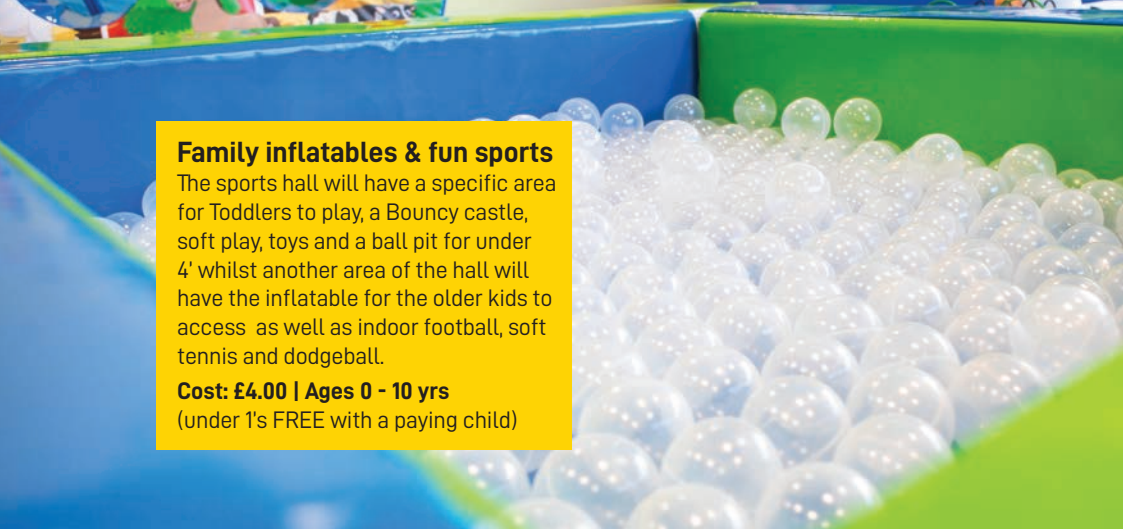

Casual Trampolining & Multi-sports

Trampolining session with a qualified coach alongside football, dodgeball, soft tennis.

Cost: £6.00 | Age 7+

Family inflatables & fun sports

The sports hall will have a specific area for Toddlers to play, a Bouncy castle, soft play, toys and a ball pit for under 4' whilst another area of the hall will have the inflatable for the older kids to access as well as indoor football, soft tennis and dodgeball.