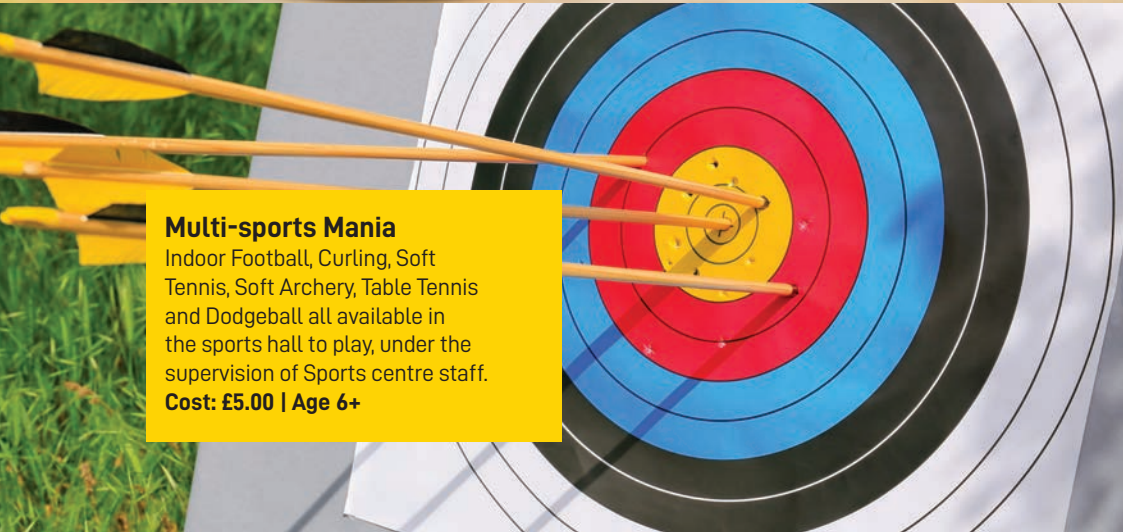

Cost: £4.00 | Ages 0 - 10 yrs
(under 1's FREE with a paying child)

Monday Morning Madness

Exciting sport games such as Football, Dodgeball, Soft Archery and Inflatable adventures. There is something for all to enjoy. Perfect session for burning some energy and enjoying nonstop fun.

Cost: £5.00 | Ages 5 - 10 yrs

Archery, Curling and Mini games

Activities for fun, come and try archery, curling and mini games in the sports hall, under the supervision of sports centre staff

Cost: £4.50 | Ages 5 - 8 yr