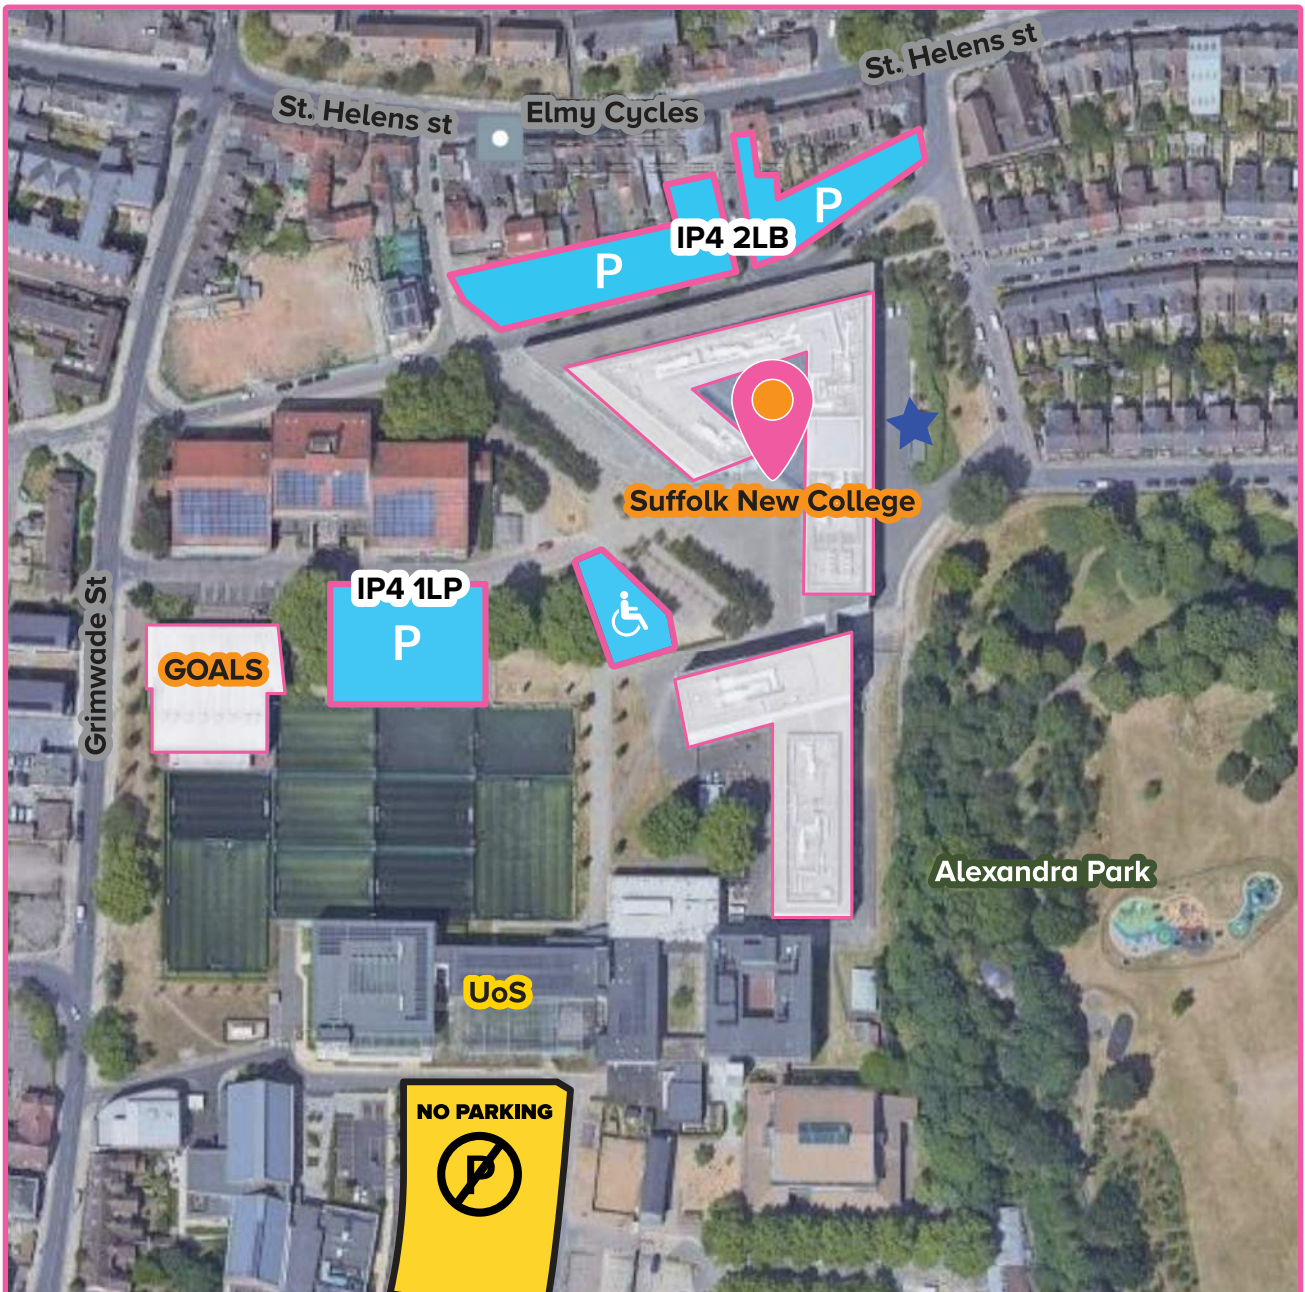

Suffolk New College CAR PARKING

Main entrance to Suffolk New College

Facilities entrance - IP4 1NT

Suffolk New College car parking
For reserved parking - IP4 1LP
For Rope Walk car parks - IP4 2LB

Disabled badge holders parking

Please do not park in the University of Suffolk car park as you may receive a fine