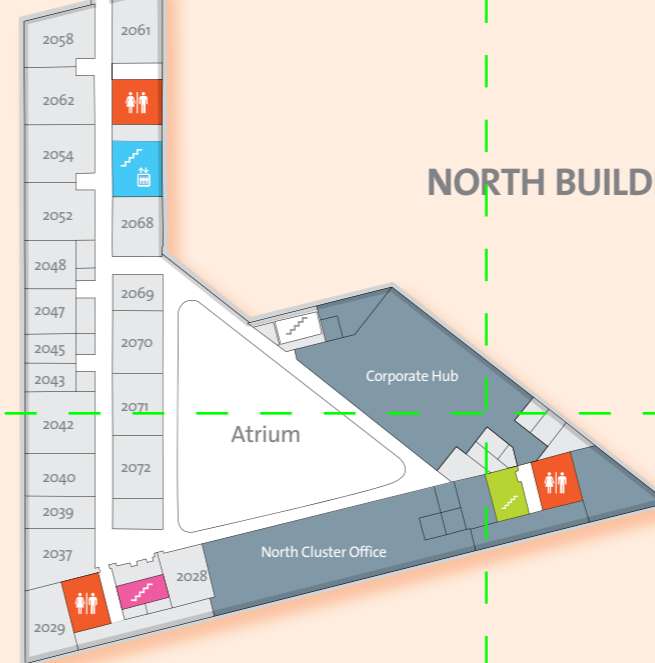

Find your way

Access only via north and south entrances on ground floor or via bridge on second floor.

To find rooms on this plan without numbers follow the numerical sequence of adjacent rooms.

SOUTH BUILDING

SOUTH BUILDING

SOUTH BUILDING

NORTH BUILDING

NORTH BUILDING

NORTH BUILDING

KEY

-  TOILETS
-  RESTAURANTS
-  STAIRCASE
-  THE LEARNING CURVE
-  LIFT
-  LECTURE THEATRE
-  IT SERVICES
-  BOARDROOMS
-  ADMISSIONS
-  FIRST AID ROOM
-  STUDENTS' UNION OFFICE
-  CLASS ROOM

Ground Floor

First Floor

Second Floor

Third Floor

SHELLEY'S

RESTAURANT

Shelley's, our fantastic new restaurant, is run by our catering and hospitality students. It is open to staff, students and the general public, for breakfast, lunch and dinner. Alternatively, why not pop in for a coffee and a pastry or afternoon tea.