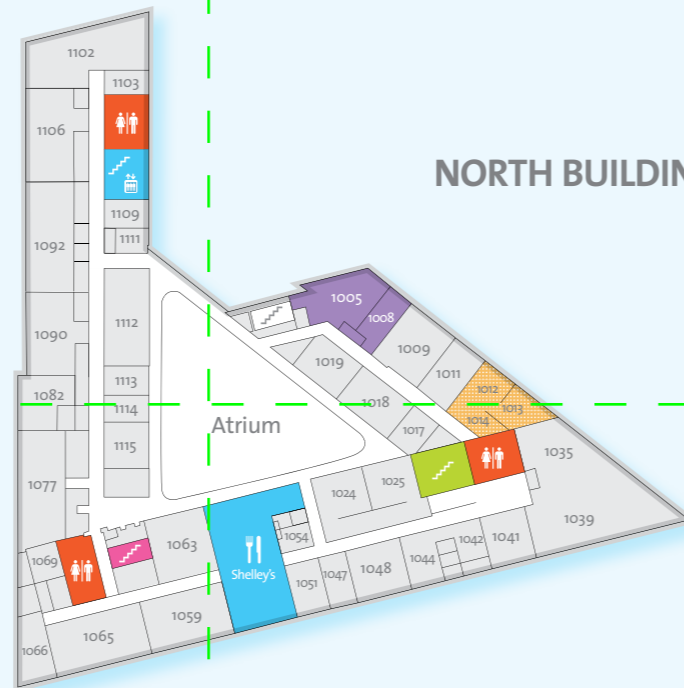

Find your way

Access only via north and south entrances on ground floor or via bridge on second floor.

To find rooms on this plan without numbers follow the numerical sequence of adjacent rooms.

SOUTH BUILDING

SOUTH BUILDING

SOUTH BUILDING

NORTH BUILDING

NORTH BUILDING

NORTH BUILDING

KEY

-  TOILETS
-  RESTAURANTS
-  STAIRCASE
-  THE LEARNING CURVE
-  LIFT
-  LECTURE THEATRE
-  IT SERVICES
-  BOARDROOMS
-  ADMISSIONS
-  FIRST AID ROOM
-  STUDENTS' UNION OFFICE
-  CLASS ROOM

EMA & ALG ENQUIRIES DROP IN

Monday - Friday during term time
12.00noon - 2.00pm

In Admissions located next to
the Learning Curve, ground floor,
north building.

Find your way