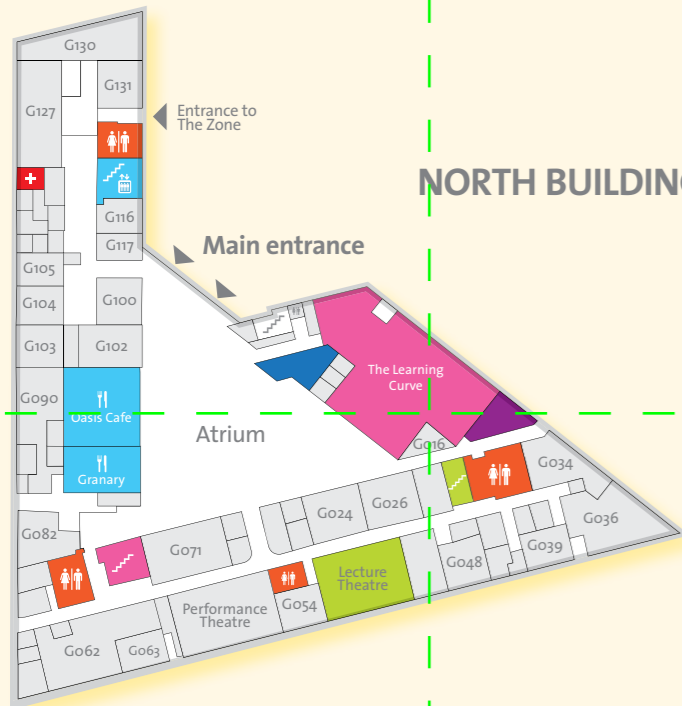

Find your way

Access only via north and south entrances on ground floor or via bridge on second floor.

To find rooms on this plan without numbers follow the numerical sequence of adjacent rooms.

SOUTH BUILDING

SOUTH BUILDING

SOUTH BUILDING

NORTH BUILDING

NORTH BUILDING

NORTH BUILDING

KEY

-  TOILETS
-  RESTAURANTS
-  STAIRCASE
-  THE LEARNING CURVE
-  LIFT
-  LECTURE THEATRE
-  IT SERVICES
-  BOARDROOMS
-  ADMISSIONS
-  FIRST AID ROOM
-  STUDENTS' UNION OFFICE
-  CLASS ROOM

Ground Floor

First Floor

Second Floor

Third Floor

SHELLEY'S

RESTAURANT

Shelley's, our fantastic new restaurant, is run by our catering and hospitality students. It is open to staff, students and the general public, for breakfast, lunch and dinner. Alternatively, why not pop in for a coffee and a pastry or afternoon tea.

EMA & ALG ENQUIRIES DROP IN

Monday - Friday during term time
12.00noon - 2.00pm

In Admissions located next to
the Learning Curve, ground floor,
north building.

Find your way